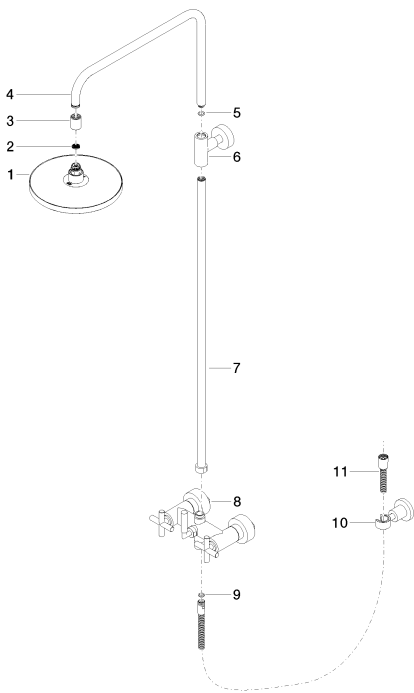

Shower - Tara.

Exposed shower set - polished chrome

Article number: 26 633 892-00 0010

- Projection 16-1/2"
- Rainshower
- Rain shower with descaling system
- Rain shower Ø 8-5/8"
- Rain shower water flow rate limited to max. 1.8 gpm
- Shower head / hand shower diverter
- Height from center of faucet to bottom of rainhead 39-5/8"
- Wall bracket with flange Ø 2-1/8"
- Flange for wall connection Ø 2-1/4"
- Shower mixer with flange Ø 2-1/2"
- Center to center 5-7/8" ± 1/2"
- 59" metal shower hose
- 1/2" connection
- NOTE: Local building codes may require the use of an anti-scald device. Please refer to remote pressure balance valve (35 910 970 90)
- Internal backflow preventer.
- NOTE: Hand shower sold separately. Please see hand shower options under the miscellaneous articles section of each series.

polished chrome

Accessory is required for this item.

Shower - Tara.
Exposed shower set - polished chrome
Article number: 26 633 892-00 0010

Dimensional drawing

All dimensions in mm / inch = mm x 0,0394

Shower - Tara.
Exposed shower set - polished chrome
Article number: 26 633 892-00 0010

Required article

35 080 970-90 0010
Rough-in adapter -

Shower - Tara.
Exposed shower set - polished chrome
Article number: 26 633 892-00 0010

Spare parts list

Number	Item Number	Designation	Number of units
1	04 12 05 092 10-00	shower	1
2	09 23 01 039 90	sieve	1
3	09 24 03 177 20-00	adaptor	1
4	04 28 22 101 20-00	spout	1
5	09 14 10 011 90	seal	1
6	90 17 11 037 00-00	holder	1
7	90 28 22 096 00-00	pipe	1
8	04 17 10 020 01-00	fitting	1
9	09 14 20 026 90	seal	1
10	28 050 892-00	Wall bracket - polished chrome	1
11	28 304 970-00	hose	1