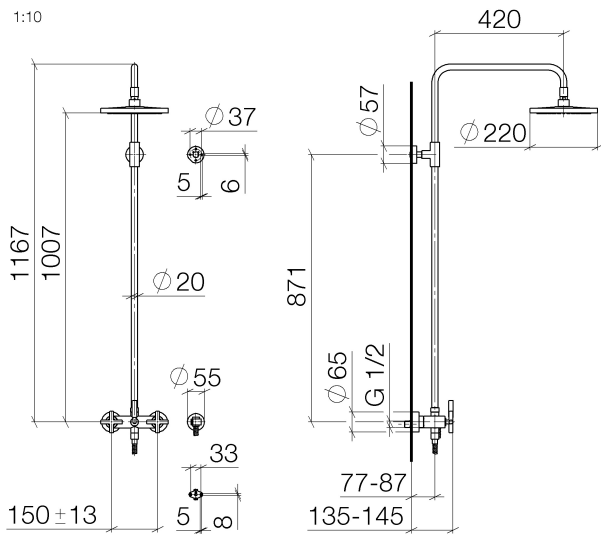

Shower - Tara.

Exposed shower set - polished chrome

Article number: 26 633 892-00 0010

- Projection 16-1/2"
- Rainshower
- Rain shower with descaling system
- Rain shower Ø 8-5/8"
- Rain shower water flow rate limited to max. 1.8 gpm
- Shower head / hand shower diverter
- Height from center of faucet to bottom of rainhead 39-5/8"
- Wall bracket with flange Ø 2-1/8"
- Flange for wall connection Ø 2-1/4"
- Shower mixer with flange Ø 2-1/2"
- Center to center 5-7/8" ± 1/2"
- 59" metal shower hose
- 1/2" connection
- NOTE: Local building codes may require the use of an anti-scald device. Please refer to remote pressure balance valve (35 910 970 90)
- Internal backflow preventer.
- NOTE: Hand shower sold separately. Please see hand shower options under the miscellaneous articles section of each series.

polished chrome

Accessory is required for this item.

Shower - Tara.
Exposed shower set - polished chrome
Article number: 26 633 892-00 0010

Dimensional drawing

All dimensions in mm / inch = mm x 0,0394

Shower - Tara.
Exposed shower set - polished chrome
Article number: 26 633 892-00 0010

Required article

35 080 970-90 0010
Rough-in adapter -

Shower - Tara.
Exposed shower set - polished chrome
Article number: 26 633 892-00 0010

Spare parts list

Number	Item Number	Designation	Number of units
1	04 12 05 092 10-00	shower	1
2	09 23 01 039 90	sieve	1
3	09 24 03 177 20-00	adaptor	1
4	04 28 22 101 20-00	spout	1
5	09 14 10 011 90	seal	1
6	90 17 11 037 00-00	holder	1
7	90 28 22 096 00-00	pipe	1
8	04 17 10 020 01-00	fitting	1
9	09 14 20 026 90	seal	1
10	28 050 892-00	Wall bracket - polished chrome	1
11	28 304 970-00	hose	1